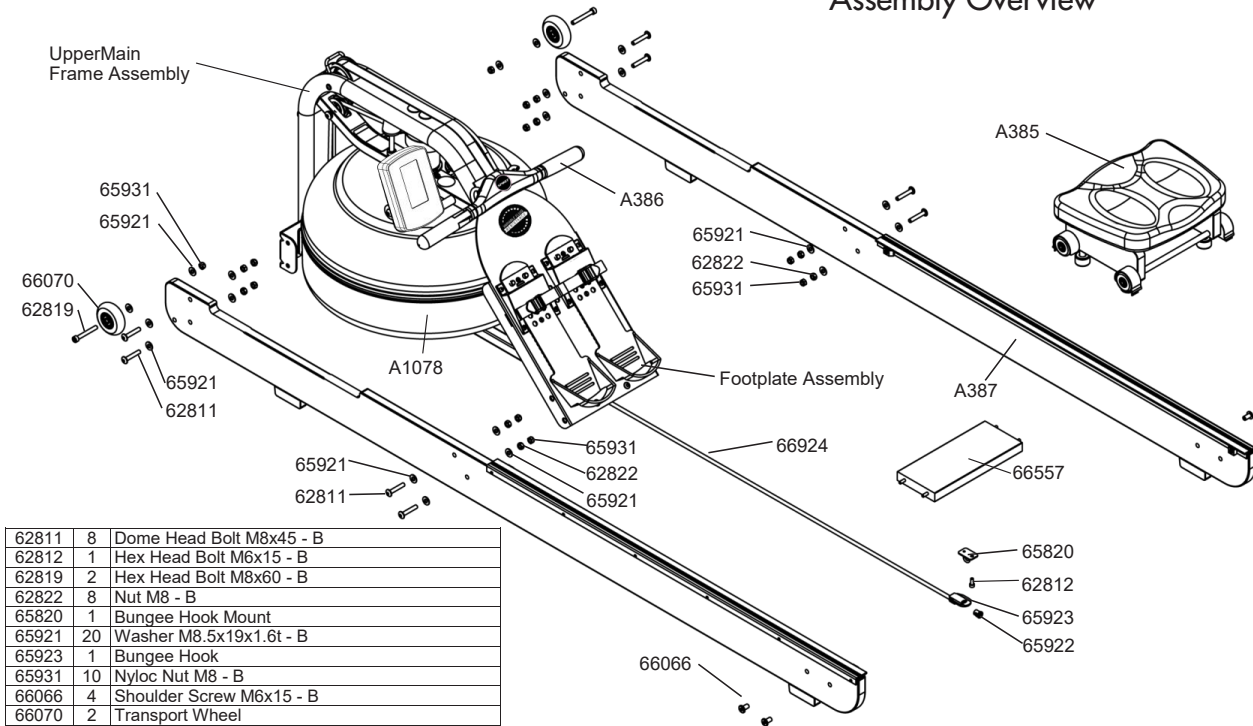

## Assembly Overview

62811	8	Dome Head Bolt M8x45 - B
62812	1	Hex Head Bolt M6x15 - B
62819	2	Hex Head Bolt M8x60 - B
62822	8	Nut M8 - B
65820	1	Bungee Hook Mount
65921	20	Washer M8.5x19x1.6t - B
65923	1	Bungee Hook
65931	10	Nyloc Nut M8 - B
66066	4	Shoulder Screw M6x15 - B
66070	2	Transport Wheel
66557	1	Rear Board 268x115x23 - Black
66924	1	Bungee Rope 8mm x 2230 & Inner Clip #65922
A385	1	Seat Assembly Complete - Black
A386	1	Plastic Handle Complete
A387	1	Side Rail Complete Assembly L/R - Black
A1078	1	10 Level Tank Complete Assembly

# Main Frame Assembly

65918	1	Dome Head Bolt M10x60 - B
65921	1	Washer M8.5x19x1.6t - B
65931	1	Nyloc Nut M8 - B
65960	1	Idle Wheel & Bearing 6000ZZ x 2 #60112
65988	2	Bungee Pulley & Bearing & Spacer x2
66014	1	Belt Pulley with 6000zz Bearings Complete
90104	2	Rubber Hook Cover 8mm x 50mm
90140	1	CY Console Support
90141	1	CY Console
90322	1	Upper Frame - SPIRIT
A159	1	Bel/ Bungee Pulley Complete with Bungee Assembly

Seat Runner LR w/ Dome Head Screw #66074