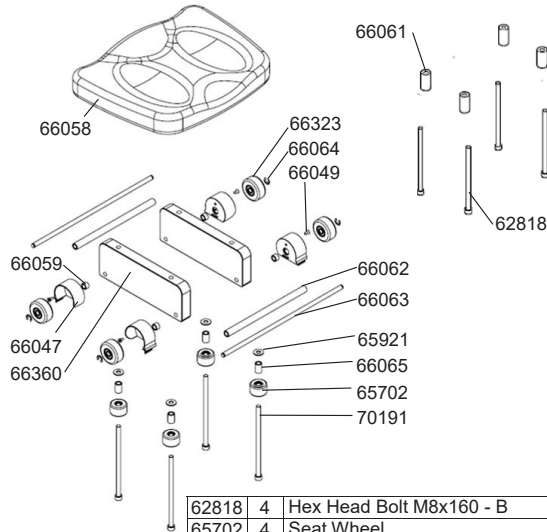

A385 Seat Assembly Complete

62818	4	Hex Head Bolt M8x160 - B
65702	4	Seat Wheel
65921	4	Washer 8.5x19x1.6t - B
66047	2	Brush Cover - Left & Right
66049	4	Counter Sunk Bolt 5/32
66058	1	Seat LS-E28 for Wooden Rail
66059	4	Spacer 12.7x8x8.5
66061	4	Spacer 20x8x38
66062	2	Spacer 12x8x209
66063	2	Axle Shaft 8mm
66064	4	D7 Eclip
66065	4	Spacer 12.7x8x19.5
66323	4	Seat Wheel 98A
66360	2	Seat Frame - Black
70191	4	Hex Head Bolt M8x130 - B