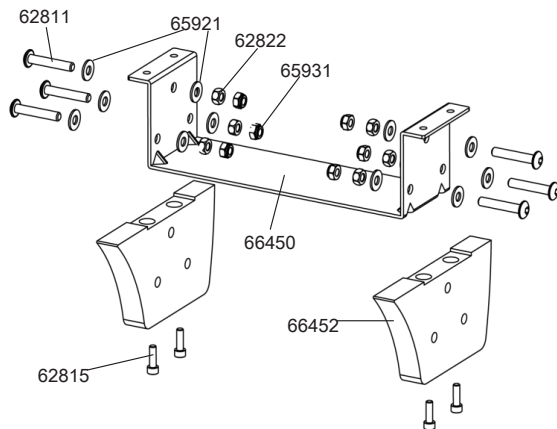

EVK - Elevate Kit Assembly

62811	12	Dome Head Bolt M8x45 - B
62815	8	Hex Head Bolt M6x20 - B
62822	12	Nut M8 - B
65921	24	Washer M8.5x19x1.6t - B
65931	12	Nyloc Nut M8 - B
66450	2	U Bracket
66452	4	Elevate Leg with Bushing