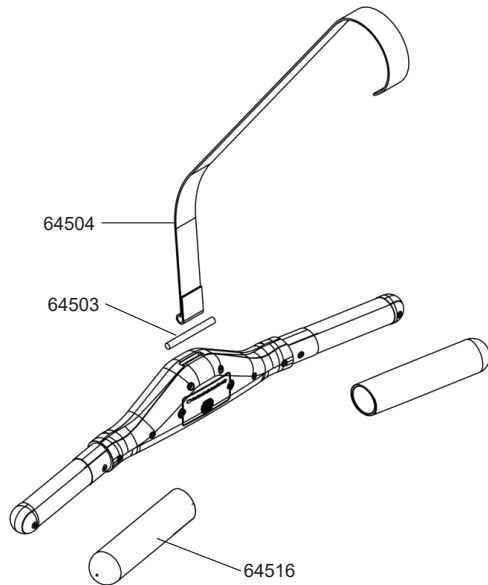

A386 Plastic Handle Complete

64503	1	Belt Bush
64504	1	Handle
64516	2	Handle Grip