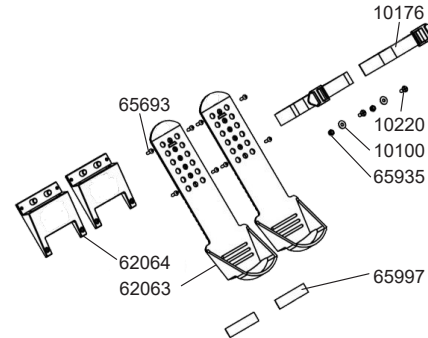

Sliding Footplate Assembly

10100	2	Washer M6x16x1 - B
10176	2	Foot Strap & Buckle
10220	2	Counter Sunk Bolt M6x20 - B
62063	2	Footplate Slider with Velcro #65997
62064	2	Footplate Slider Base 120x111x22.8
65693	8	Dome Head Bolt M5x15 - B
65935	2	Nylock Nut M6 - B
65997	2	Velcro For Sliding Footplate