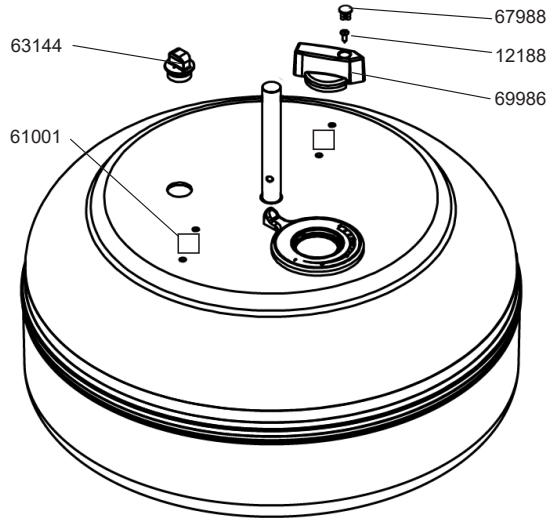

# Main Frame Assembly

65918	1	Dome Head Bolt M10x60 - B
65921	1	Washer M8.5x19x1.6t - B
65931	1	Nyloc Nut M8 - B
65960	1	Idle Wheel & Bearing 6000ZZ x 2 #60112
65988	2	Bungee Pulley & Bearing & Spacer x2
66014	1	Belt Pulley with 6000zz Bearings Complete
90104	2	Rubber Hook Cover 8mm x 50mm
90140	1	CY Console Support
90141	1	CY Console
90322	1	Upper Frame - SPIRIT
A159	1	Bel/ Bungee Pulley Complete with Bungee Assembly

PN	Qty	Description
10052	1	Grub Screws M4x6 - B
10090	1	End Cap 118x40mm
10095	2	Dome Head Bolt M6x10 - B
10114	2	Computer Mount Plastic Bushing 20x16x13x10
10150	2	Washer M6x13x1t - B
10178	2	Plastic Spacer D46x4T for Belt Pulley
10185	1	Axle Shaft 10mm for Belt Pulley
11070	1	Sensor Connecting Cable 300mm
11072	1	Sensor 100mm
13124	1	Level Wiring 300mm
24005	1	Washer M11x22x1t SUS
60108	2	Bungee Pulley Spacer 8mm
60113	1	Main Shaft Oil Bushing - Lower 38x20x22
60114	1	Magnet Ring & 6 x Magnet #60124
60120	1	Roll Pin M6x30
60123	1	Idle Shaft Upper Frame Mount 10mm
60125	1	Idler Pulley Shaft 10x107mm
60126	2	C Clip 10mm
60129	1	Nut Dome Head M8 - B
60145	1	Frame Plug 38.1mm
60148	1	Heart Rate Lead- 400mm
60150	1	Main Shaft Nylon Bushing - Upper
61130	1	Rubber Bumper
61010	4	Tank Bonding Strip 3M-VHB 20x40x1mm
61066	1	Plastic Washer M5920.1x2T
61228	1	Dome Head Bolt M8x65 - B
62807	2	Dome Head Bolt M8x15 - B
62810	1	Dome Head Bolt M8x35 - B
63820	1	Round Decal - VFR
65125	2	Rubber End Cap - Main Frame
65142	4	Hex Head Bolt M8x15 - B
65153	1	Tank Strut Bracket - APPRO - Left
65154	1	Tank Strut Bracket - APPRO - Right
65910	1	Nyloc Nut M10 - B

## A1078 - 10 Level Tank Complete Assembly

Not Sold Separately

FDF PN	Qty	Description
12188	1	Dome Head Bolt M4x15 SUS
61001	2	Tank Bonding Strip 3M-VHB 40x40x1mm
63144	1	Tank Plug for HS Tank
67988	1	Knob Cap
69986	1	Adjuster Knob

Seat Runner LR w/ Dome Head Screw #66074