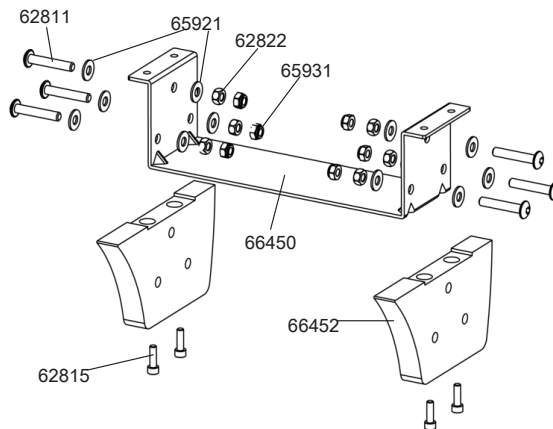

EVK - Elevate Kit Assembly

62811	12	Dome Head Bolt M8x45 - B
62815	8	Hex Head Bolt M6x20 - B
62822	12	Nut M8 - B
65921	24	Washer M8.5x19x1.6t - B
65931	12	Nyloc Nut M8 - B
66450	2	U Bracket
66452	4	Elevate Leg with Bushing