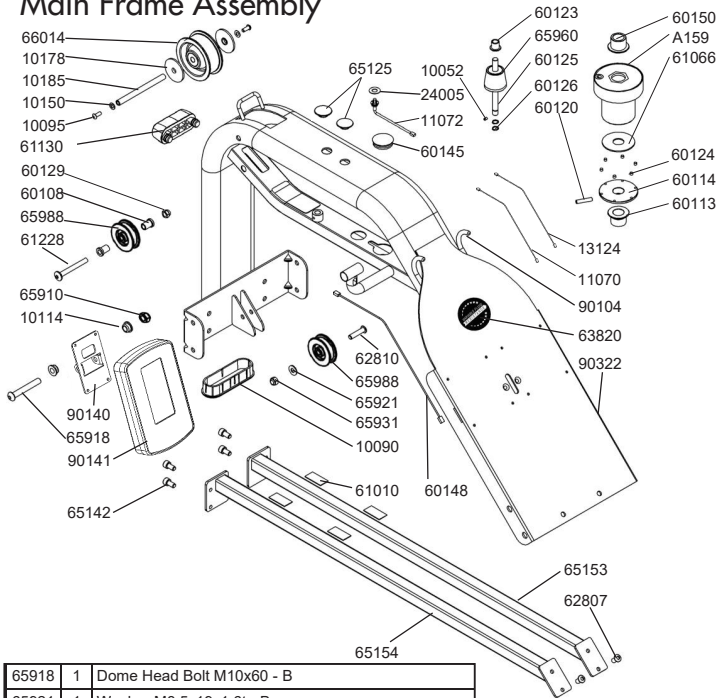

Main Frame Assembly

65918	1	Dome Head Bolt M10x60 - B
65921	1	Washer M8.5x19x1.6t - B
65931	1	Nyloc Nut M8 - B
65960	1	Idle Wheel & Bearing 6000ZZ x 2 #60112
65988	2	Bungee Pulley & Bearing & Spacer x2
66014	1	Belt Pulley with 6000zz Bearings Complete
90104	2	Rubber Hook Cover 8mm x 50mm
90140	1	CY Console Support
90141	1	CY Console
90322	1	Upper Frame - SPIRIT
A159	1	Bel/ Bungee Pulley Complete with Bungee Assembly

PN	Qty	Description
10052	1	Grub Screws M4x6 - B
10090	1	End Cap 118x40mm
10095	2	Dome Head Bolt M6x10 - B
10114	2	Computer Mount Plastic Bushing 20x16x13x10
10150	2	Washer M6x13x1t - B
10178	2	Plastic Spacer D46x4T for Belt Pulley
10185	1	Axle Shaft 10mm for Belt Pulley
11070	1	Sensor Connecting Cable 300mm
11072	1	Sensor 100mm
13124	1	Level Wiring 300mm
24005	1	Washer M11x22x1t SUS
60108	2	Bungee Pulley Spacer 8mm
60113	1	Main Shaft Oil Bushing - Lower 38x20x22
60114	1	Magnet Ring & 6 x Magnet #60124
60120	1	Roll Pin M6x30
60123	1	Idle Shaft Upper Frame Mount 10mm
60125	1	Idler Pulley Shaft 10x107mm
60126	2	C Clip 10mm
60129	1	Nut Dome Head M8 - B
60145	1	Frame Plug 38.1mm
60148	1	Heart Rate Lead- 400mm
60150	1	Main Shaft Nylon Bushing - Upper
61130	1	Rubber Bumper
61010	4	Tank Bonding Strip 3M-VHB 20x40x1mm
61066	1	Plastic Washer M5920.1x2T
61228	1	Dome Head Bolt M8x65 - B
62807	2	Dome Head Bolt M8x15 - B
62810	1	Dome Head Bolt M8x35 - B
63820	1	Round Decal - VFR
65125	2	Rubber End Cap - Main Frame
65142	4	Hex Head Bolt M8x15 - B
65153	1	Tank Strut Bracket - APPRO - Left
65154	1	Tank Strut Bracket - APPRO - Right
65910	1	Nyloc Nut M10 - B