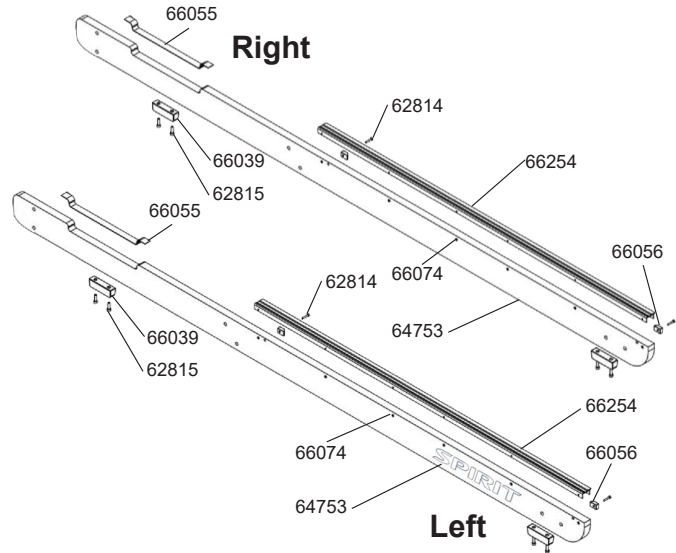

## A159 Belt Bungee Pulley Complete

60900	1	Belt Bungee Pulley Complete & Velcro & One Way Bearings #90136
66924	1	Bungee 8mm x 2230 & Inner Clip #65922

## A385 Seat Assembly Complete

62818	4	Hex Head Bolt M8x160 - B
65702	4	Seat Wheel
65921	4	Washer 8.5x19x1.6t - B
66047	2	Brush Cover - Left & Right
66049	4	Counter Sunk Bolt 5/32
66058	1	Seat LS-E28 for Wooden Rail
66059	4	Spacer 12.7x8x8.5
66061	4	Spacer 20x8x38
66062	2	Spacer 12x8x209
66063	2	Axle Shaft 8mm
66064	4	D7 Eclip
66065	4	Spacer 12.7x8x19.5
66323	4	Seat Wheel 98A
66360	2	Seat Frame - Black
70191	4	Hex Head Bolt M8x130 - B

## A387 Side Rail Assembly L/R

62814	4	Hex Head Bolt M4x20 - B
62815	8	Hex Head Bolt M6x20 - B
64753	2	Side Rail Black with Decal #64754
66039	4	Side Rail Bumper
66055	2	Velcro for Side Rail 20x345
66056	4	Bump Stop - Square 23x15x6.5
66254	1	Seat Runner L/R with Dome Head Screw #66074